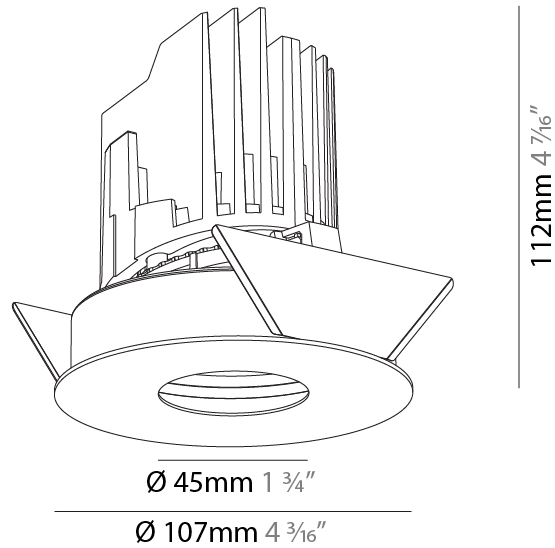

Series: Bioniq
Subseries: Bioniq Round Pinhole
Brand: Prolicht
Division: Architectural
Mounting Type: Recessed
Mounting Location: Ceiling
Subcategory: Downlight

PHYSICAL

Shape: Round
Diameter (mm): 107
Diameter (in): 4 3/16
Height (mm): 112
Height (in): 4 7/16
Ceiling Thickness (mm): 10 / 12.5 / 15
Ceiling Thickness (in): 3/8 or 1/2 or 9/16
Min. Recessing Depth (mm): 130
Min. Recessing Depth (in): 5 1/8
Light Distribution: Adjustable / Downlight
Weight (kg): 0.473
Weight (lbs): 1.04
Fixture Finish: SSR / BKV / CWI / CRY / HAB / UFT / ITA / RUA / FTG / MYG / LOD / PUS / FRO / FUP / KIA / POP / BLS / SPG / MEY / GOH / GUM / CHC / COM / ABZ / JAG / OBR / MOS / ROR
Fixture Material: Aluminum Die Cast
Cut-out Measurements: 98mm / 3 7/8"

ELECTRICAL

Lamp Type: LED
Input Wattage (W): 13.2 / 16.5
Total Output Wattage (W): 12 / 15
Dimming: Tri-Mode (Non-Dimming and Phase Dimming (120Vac only) and 0-10V Dimming)
Driver Included: No
Driver Location: Recessed Housing
Driver Type: Constant Current - Universal
Housing: See components
Input Voltage (V): 120 - 277
Constant Current (MA): 350

LED

Number of LEDs: 1
Color Temperature (°K): 2700 / 3000 / 3500 / 4000
Max. Delivered Lumen (lm): 850 / 950 / 1019 / 1040
Nominal Lumen (lm): 960 / 1070 / 1156 / 1180
CRI: >90 CRI
Lamp Life (hrs): 50000

OPTICAL

Reflector°: 10
Adjustability: Rotational 355°; Tilt 30°

RATINGS AND CERTIFICATIONS

Certified By: Certified for North American Standards
IP rating: IP20