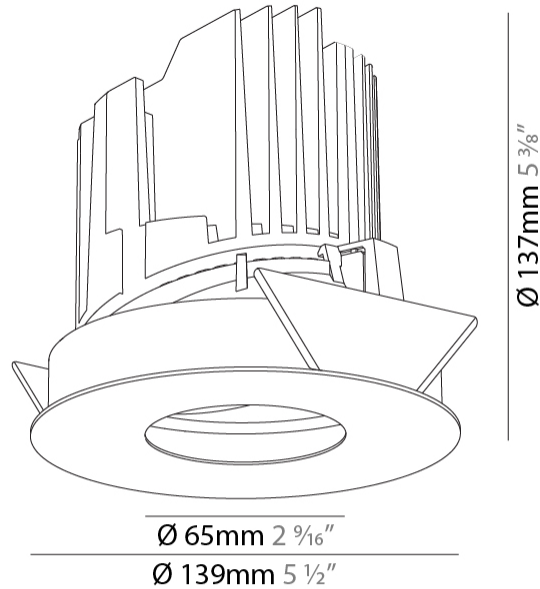

PHYSICAL

Shape: Round
Diameter (mm): 139
Diameter (in): 5 1/2
Height (mm): 126
Height (in): 4 15/16
Ceiling Thickness (mm): 10 / 12.5 / 15
Ceiling Thickness (in): 3/8 or 1/2 or 9/16
Min. Recessing Depth (mm): 140
Min. Recessing Depth (in): 5 1/2
Light Distribution: Adjustable / Downlight
Weight (kg): 0.86
Weight (lbs): 1.9
Fixture Finish: SSR / BKV / CWI / CRY / HAB / UFT / ITA / RUA / FTG / MYG / LOD / PUS / FRO / FUP / KIA / POP / BLS / SPG / MEY / GOH / GUM / CHC / COM / ABZ / JAG / OBR / MOS / ROR
Fixture Material: Aluminum Die Cast
Cut-out Measurements: 130mm / 5 1/8"

ELECTRICAL

Lamp Type: LED (Zhaga Standard)
Input Wattage (W): 13.2 / 16.5
Total Output Wattage (W): 12 / 15
Dimming: Tri-Mode (Non-Dimming and Phase Dimming (120Vac only) and 0-10V Dimming)
Driver Included: No
Driver Location: Recessed Housing
Driver Type: Constant Current - Universal
Housing: See components
Input Voltage (V): 120 - 277
Constant Current (MA): 350

LED

Number of LEDs: 1
Color Temperature (°K): 2700 / 3000 / 3500 / 4000
Max. Delivered Lumen (lm): 810 / 900 / 970 / 990
Nominal Lumen (lm): 960 / 1070 / 1156 / 1180
CRI: >90 CRI
Lamp Life (hrs): 50000

OPTICAL

Reflector°: 10
Adjustability: Rotational 355°; Tilt 30°

RATINGS AND CERTIFICATIONS

Certified By: Certified for North American Standards
IP rating: IP20

PROJECT	_____
TYPE	_____
SPECIFIER	_____
QUANTITY	_____
DATE	_____